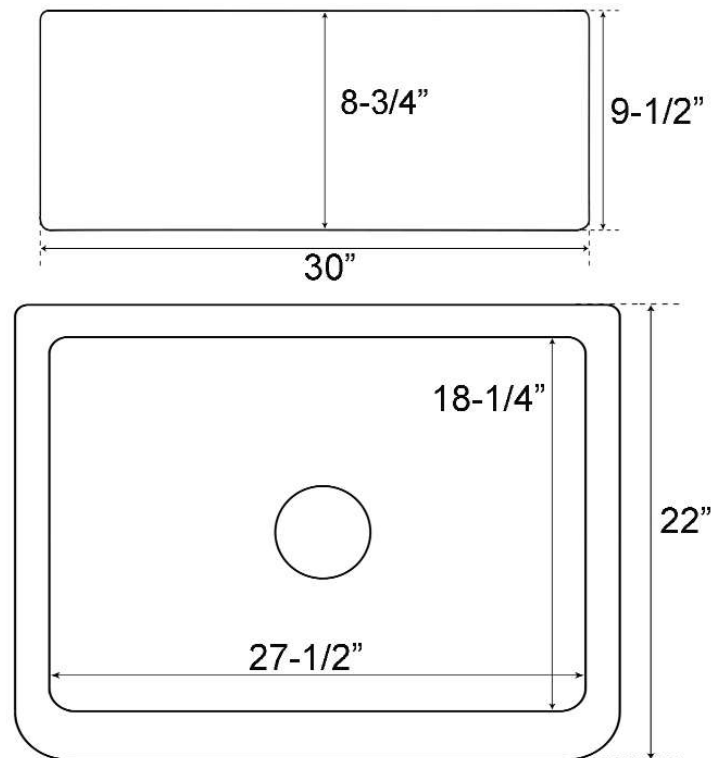

30" BARROCA SINGLE BOWL FARMER SINK

Cat. No
FSCSB3106

W: 30"
D: 22"
H: 9-1/2"

***Please do NOT cut hole without template or actual product.**

Interior Dimensions:

Basin Interior: 27-1/2" W x 18-1/4" D
Basin depth: 8-3/4"

Features:

- ▶ Constructed of solid 16 gauge copper
- ▶ Hammered front
- ▶ Rounded interior corners easy for cleaning
- ▶ Sink bowl has no internal welds
- ▶ Sink bottom angled to drainage
- ▶ Accommodates 3-1/2" drain
- ▶ Patina applied to copper using French hot process
- ▶ Hand polished finish
- ▶ Copper is a living finish and will patina over time

Finish:

AC Antique Copper

Dimensions of fixture are nominal and may vary within the range of tolerances established by ANSI Standard A112.19.2. Dimensions and specifications subject to change without notice.